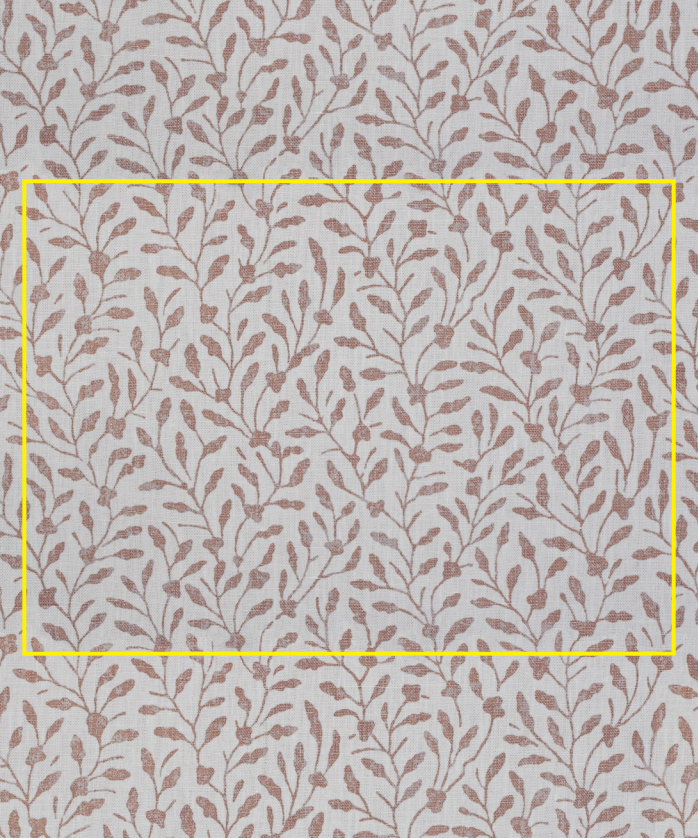

Kadva Frangipani | KADV-05-FW

Design	Kadva
Colour	Frangipani
Code	KADV-05-FW
Composition	100% Linen
Width	136cm / 54in
Repeat	29cm (h) 20.5cm (v) 11.5in (h) 8in (v)
Weight	286g/sqm
Notes

Kadva Frangipani | KADV-05-FW